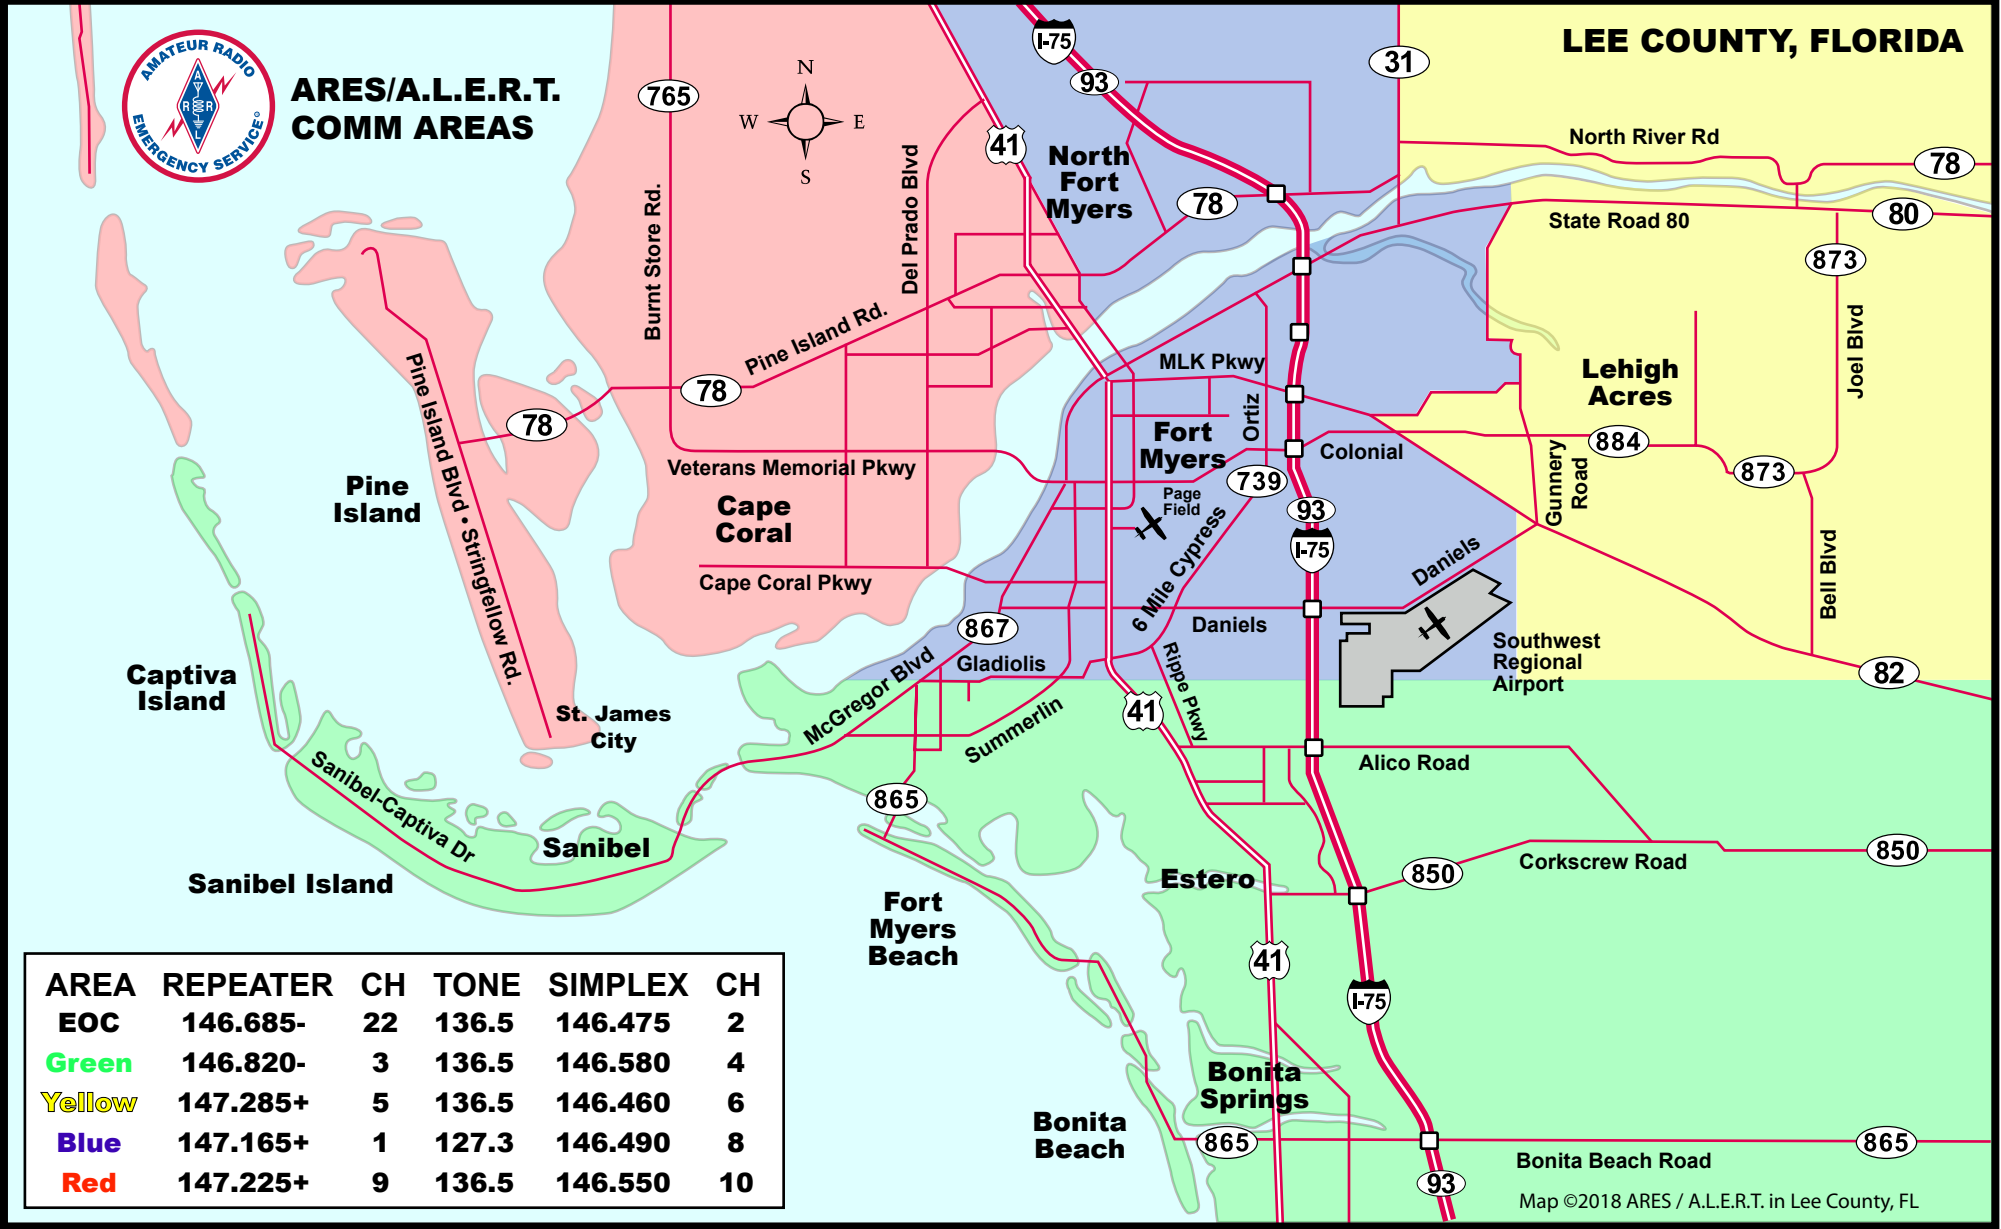

ARES/A.L.E.R.T. COMM AREAS

LEE COUNTY, FLORIDA

AREA	REPEATER	CH	TONE	SIMPLEX	CH
EOC	146.685-	22	136.5	146.475	2
Green	146.820-	3	136.5	146.580	4
Yellow	147.285+	5	136.5	146.460	6
Blue	147.165+	1	127.3	146.490	8
Red	147.225+	9	136.5	146.550	10