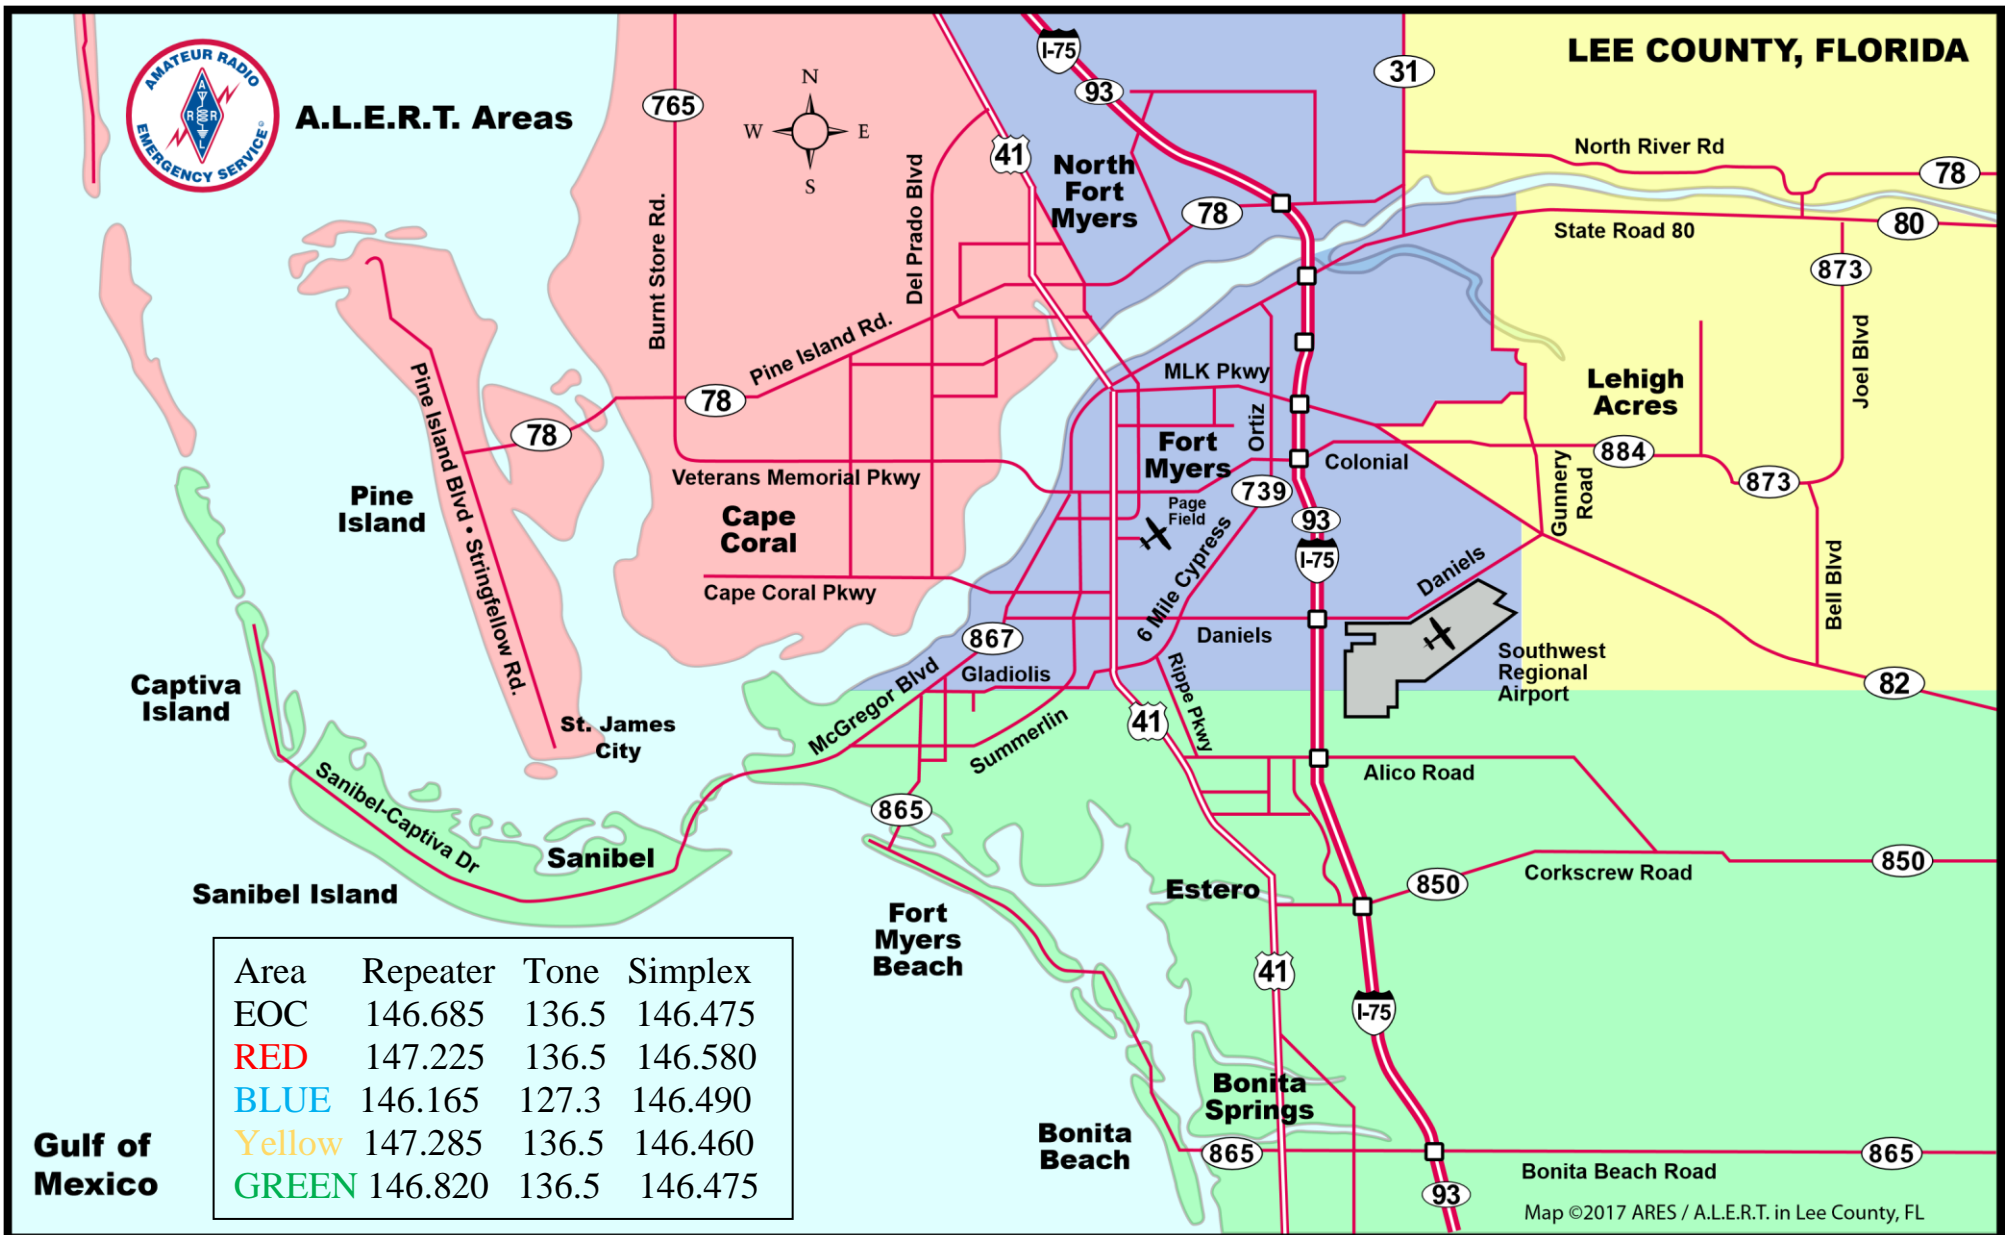

A.L.E.R.T. Areas

LEE COUNTY, FLORIDA

Area	Repeater	Tone	Simplex
EOC	146.685	136.5	146.475
RED	147.225	136.5	146.580
BLUE	146.165	127.3	146.490
Yellow	147.285	136.5	146.460
GREEN	146.820	136.5	146.475

Gulf of Mexico