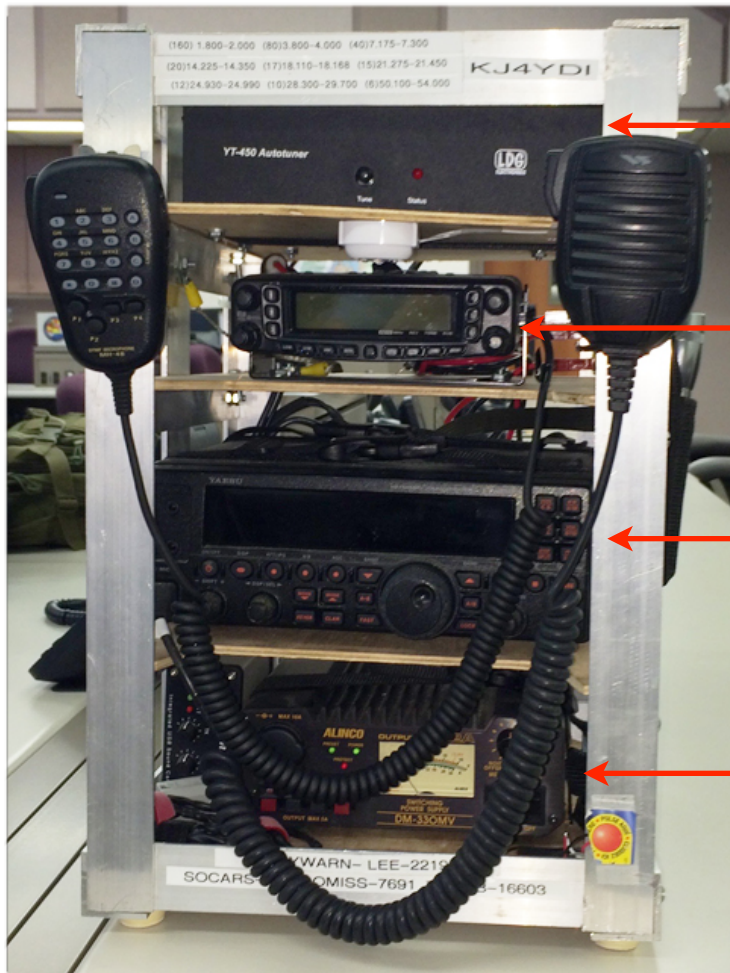

Dale Gosney KJ4YDI Go Box

← LDG YT-450 Autotuner

← Yaesu FT8900 VHF-UHF Transceiver

← Yaesu FT450 HF Transceiver

← Alnico DM-330MV Power Supply and SignaLink USB TNC for HF Packet Communications