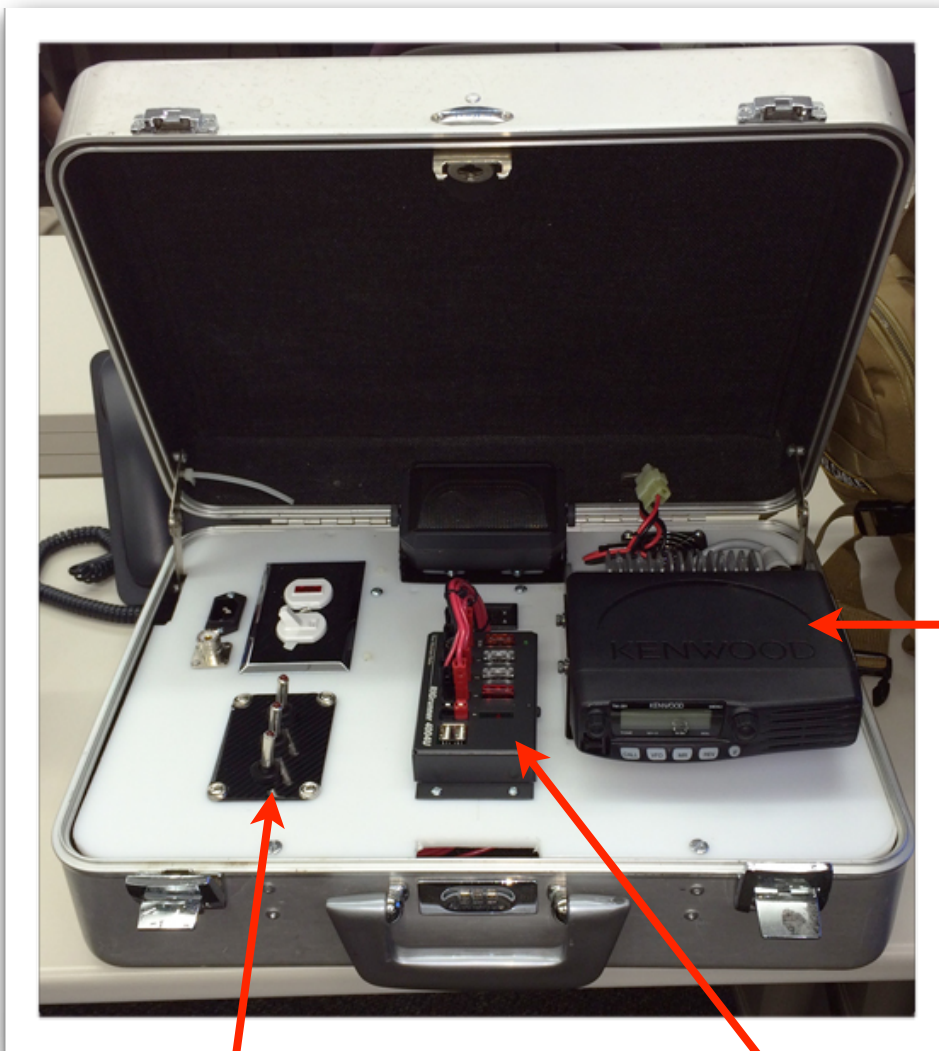

Frank Nocera W4FLN Briefcase Go Box

Kenwood TM-281
VHF Transceiver

Top switch turns on/off 12V to radio.
Middle switch 12V exhaust fan.
Bottom switch unused.

Rig Runner 4004U Fused
Power Distribution Panel

Power supply is MFJ4125P (below panel)

Base is cutting board from Bed Bath and Beyond.

One of the USB ports supplies power to a fan for operator comfort. The other powers a gooseneck LED light.