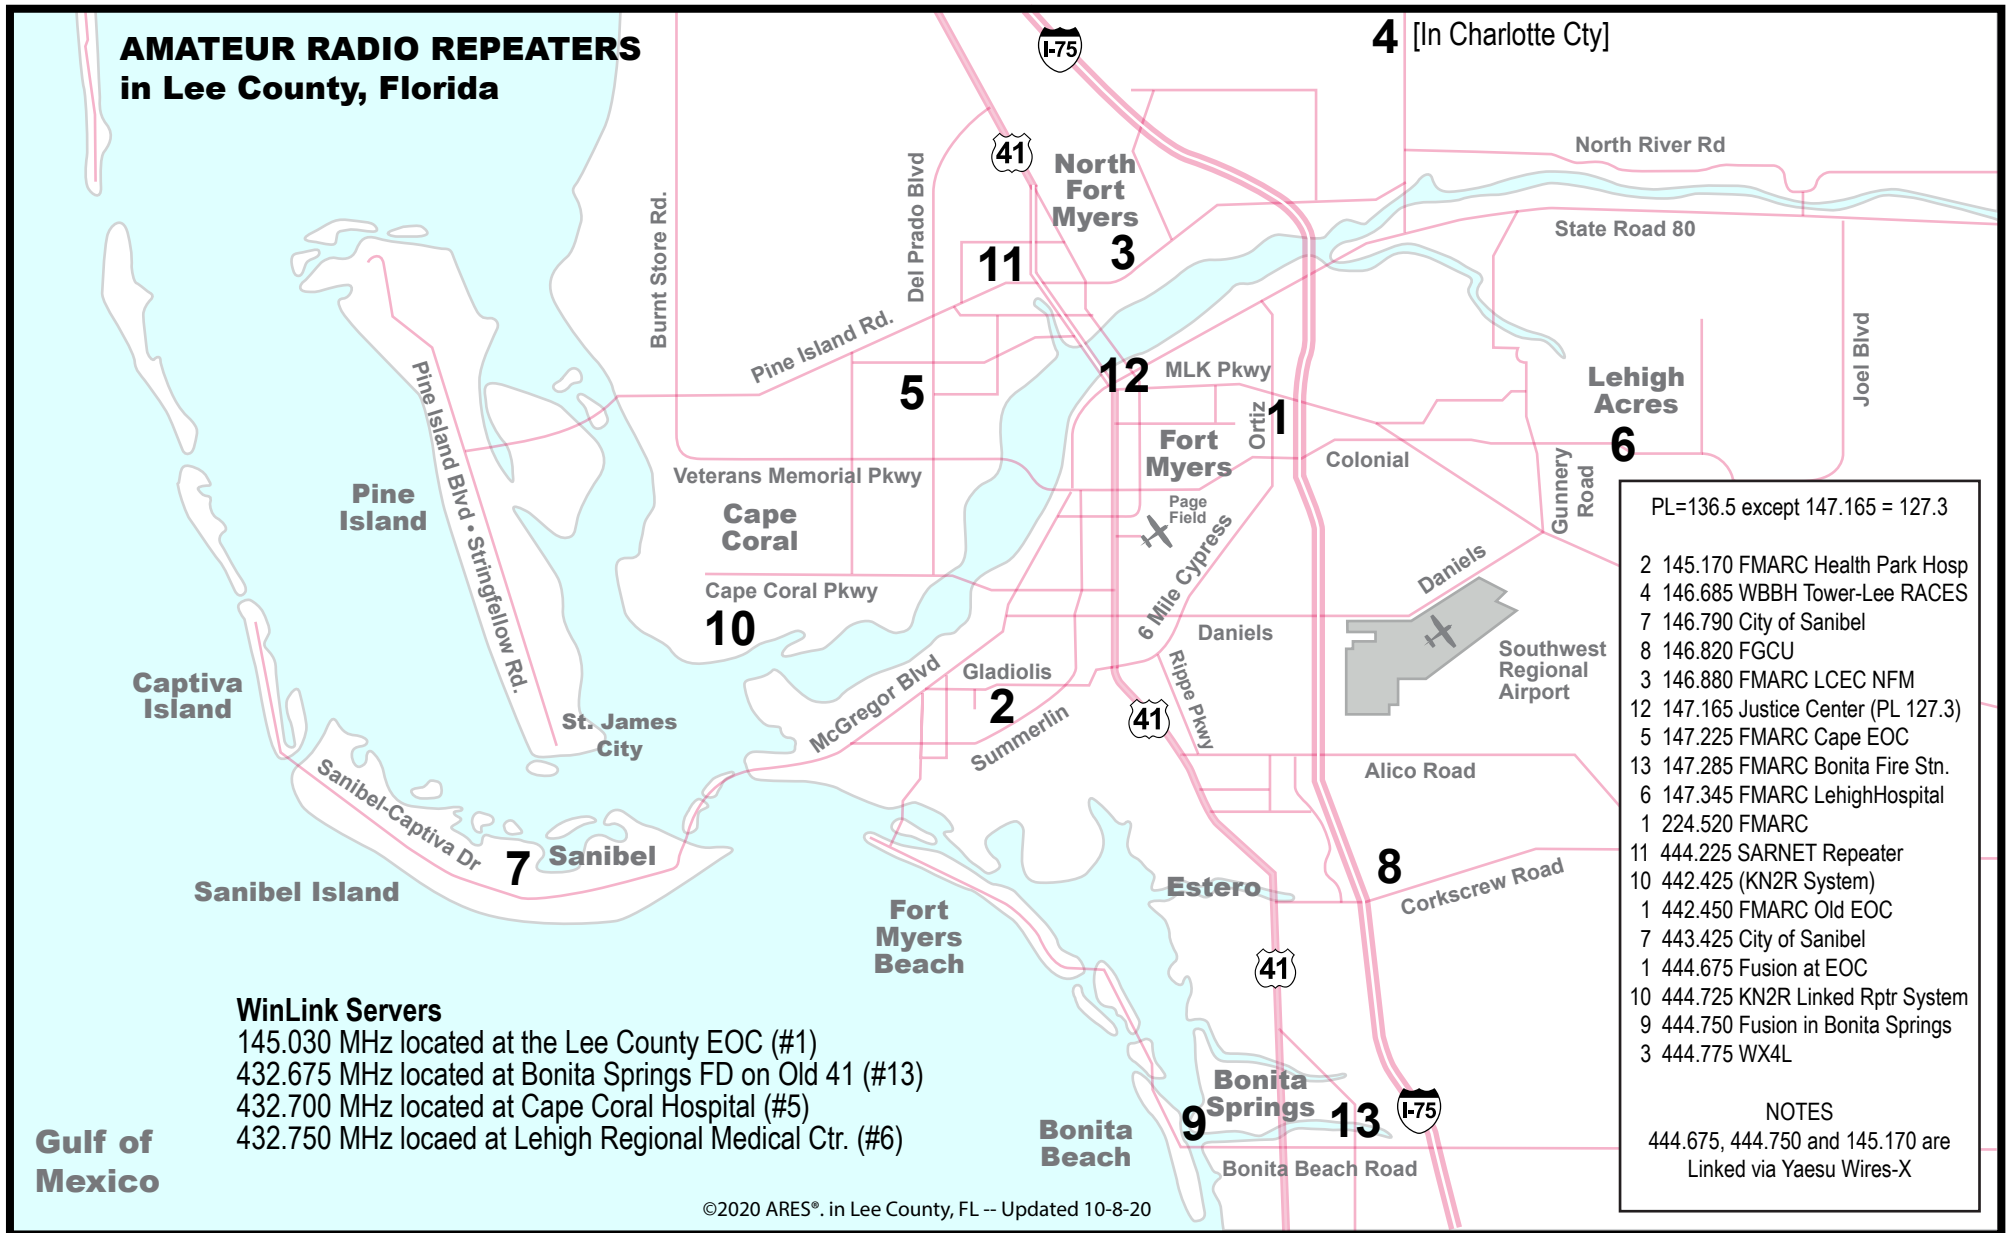

# AMATEUR RADIO REPEATERS in Lee County, Florida

### WinLink Servers

- 145.030 MHz located at the Lee County EOC (#1)
- 432.675 MHz located at Bonita Springs FD on Old 41 (#13)
- 432.700 MHz located at Cape Coral Hospital (#5)
- 432.750 MHz located at Lehigh Regional Medical Ctr. (#6)

	PL=136.5 except 147.165 = 127.3
2	145.170 FMARC Health Park Hosp
4	146.685 WBBH Tower-Lee RACES
7	146.790 City of Sanibel
8	146.820 FGCU
3	146.880 FMARC LCEC NFM
12	147.165 Justice Center (PL 127.3)
5	147.225 FMARC Cape EOC
13	147.285 FMARC Bonita Fire Stn.
6	147.345 FMARC LehighHospital
1	224.520 FMARC
11	444.225 SARNET Repeater
10	442.425 (KN2R System)
1	442.450 FMARC Old EOC
7	443.425 City of Sanibel
1	444.675 Fusion at EOC
10	444.725 KN2R Linked Rptr System
9	444.750 Fusion in Bonita Springs
3	444.775 WX4L
NOTES	
444.675, 444.750 and 145.170 are Linked via Yaesu Wires-X	

NOTES: The Repeater List in the lower right corner is in "Frequency Order." So, if you know the frequency of the repeater, you can find it's location by referencing the number to the left of the frequency. If you're interested in know which repeaters are located at each location, search the left side of the list to find the "Location Number" you're searching for.