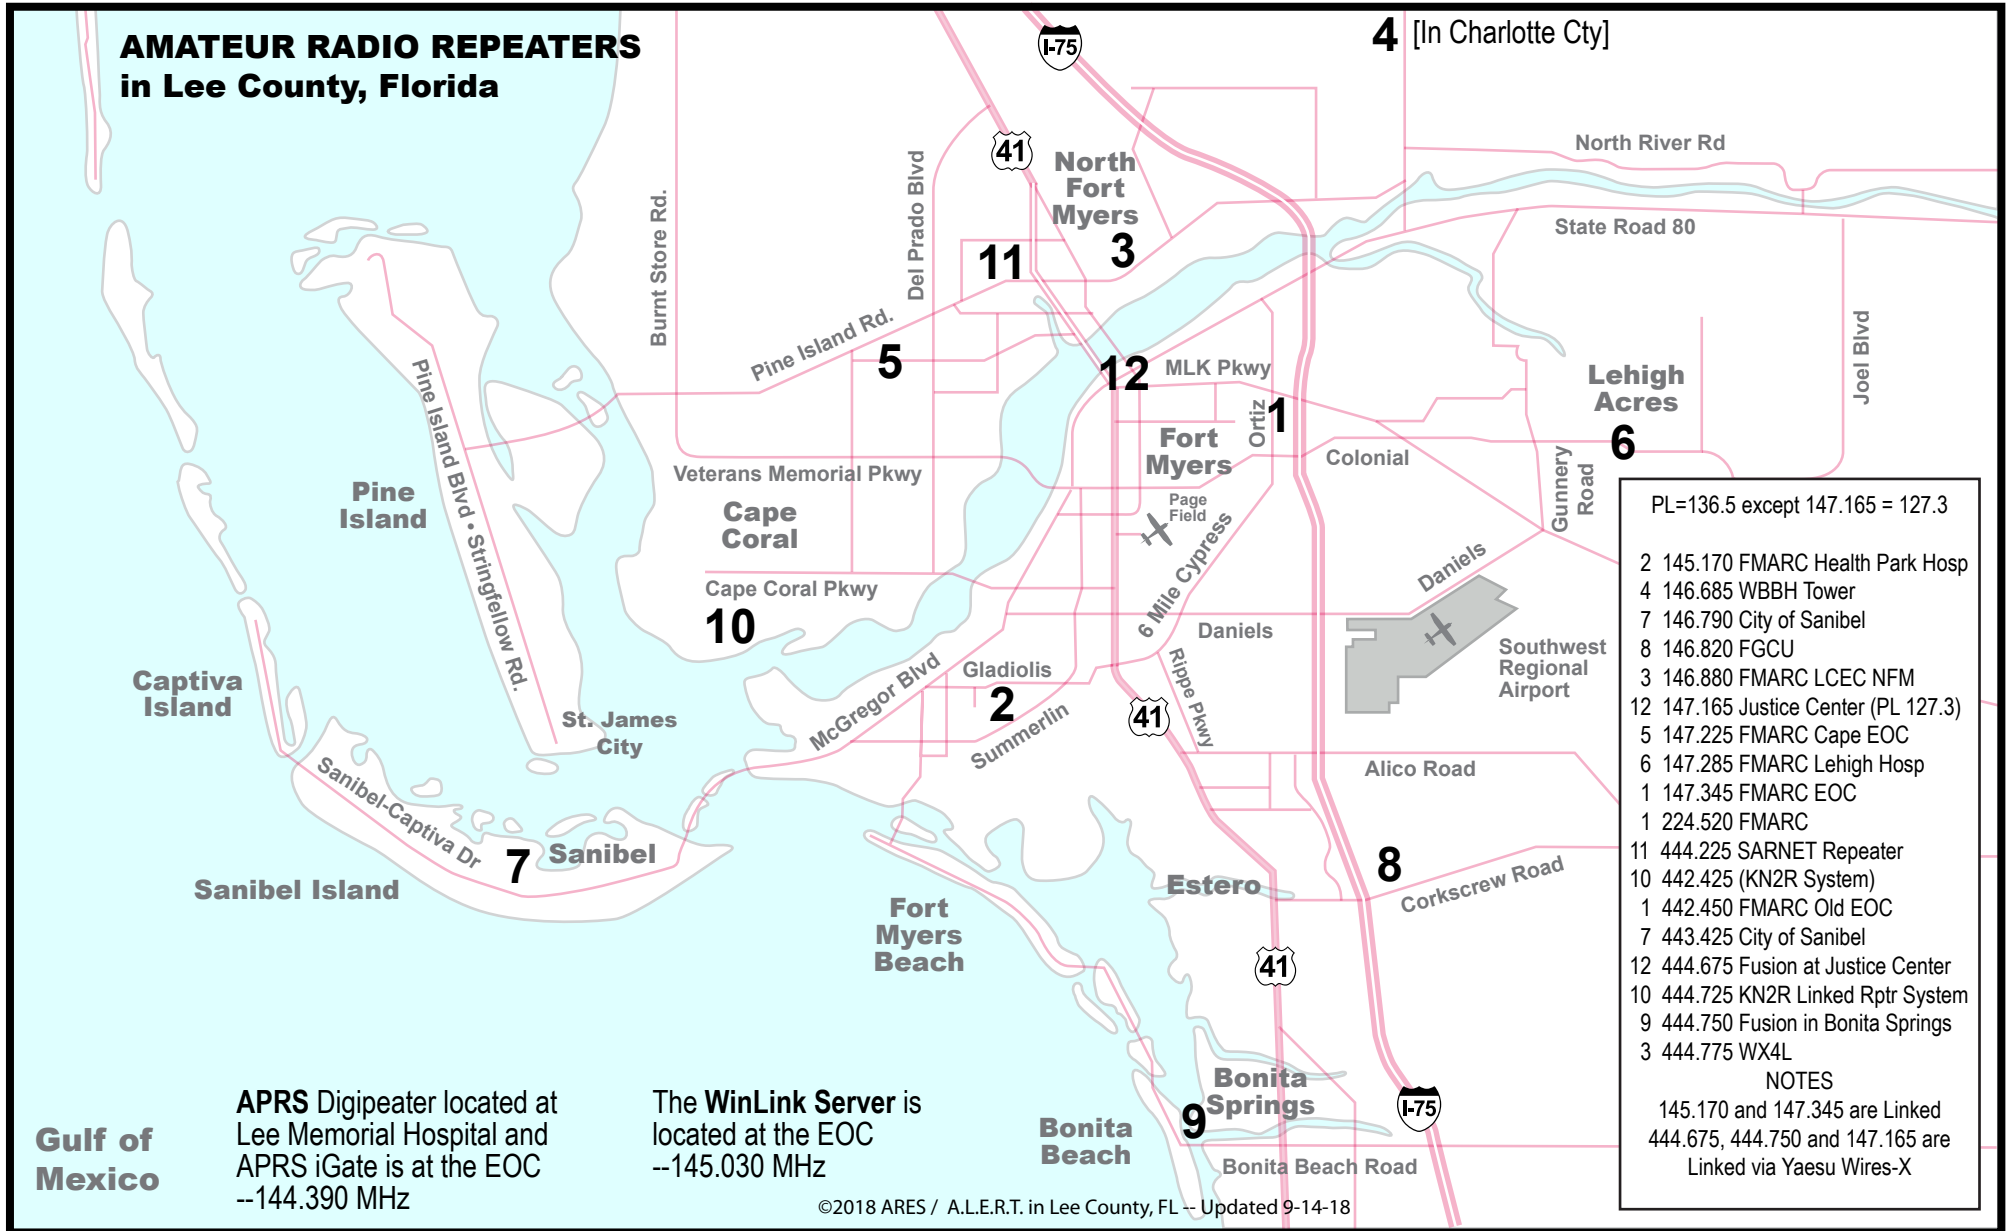

# AMATEUR RADIO REPEATERS in Lee County, Florida

- PL=136.5 except 147.165 = 127.3
- 2 145.170 FMARC Health Park Hosp
  - 4 146.685 WBBH Tower
  - 7 146.790 City of Sanibel
  - 8 146.820 FGCU
  - 3 146.880 FMARC LCEC NFM
  - 12 147.165 Justice Center (PL 127.3)
  - 5 147.225 FMARC Cape EOC
  - 6 147.285 FMARC Lehigh Hosp
  - 1 147.345 FMARC EOC
  - 1 224.520 FMARC
  - 11 444.225 SARNET Repeater
  - 10 442.425 (KN2R System)
  - 1 442.450 FMARC Old EOC
  - 7 443.425 City of Sanibel
  - 12 444.675 Fusion at Justice Center
  - 10 444.725 KN2R Linked Rptr System
  - 9 444.750 Fusion in Bonita Springs
  - 3 444.775 WX4L
- NOTES  
145.170 and 147.345 are Linked  
444.675, 444.750 and 147.165 are  
Linked via Yaesu Wires-X

**Gulf of Mexico**  
APRS Digipeater located at Lee Memorial Hospital and APRS iGate is at the EOC --144.390 MHz

The WinLink Server is located at the EOC --145.030 MHz

NOTES: The Repeater List in the lower right corner is in "Frequency Order." So, if you know the frequency of the repeater, you can find it's location by referencing the number to the left of the frequency. If you're interested in know which repeaters are located at each location, search the left side of the list to find the "Location Number" you're searching for.