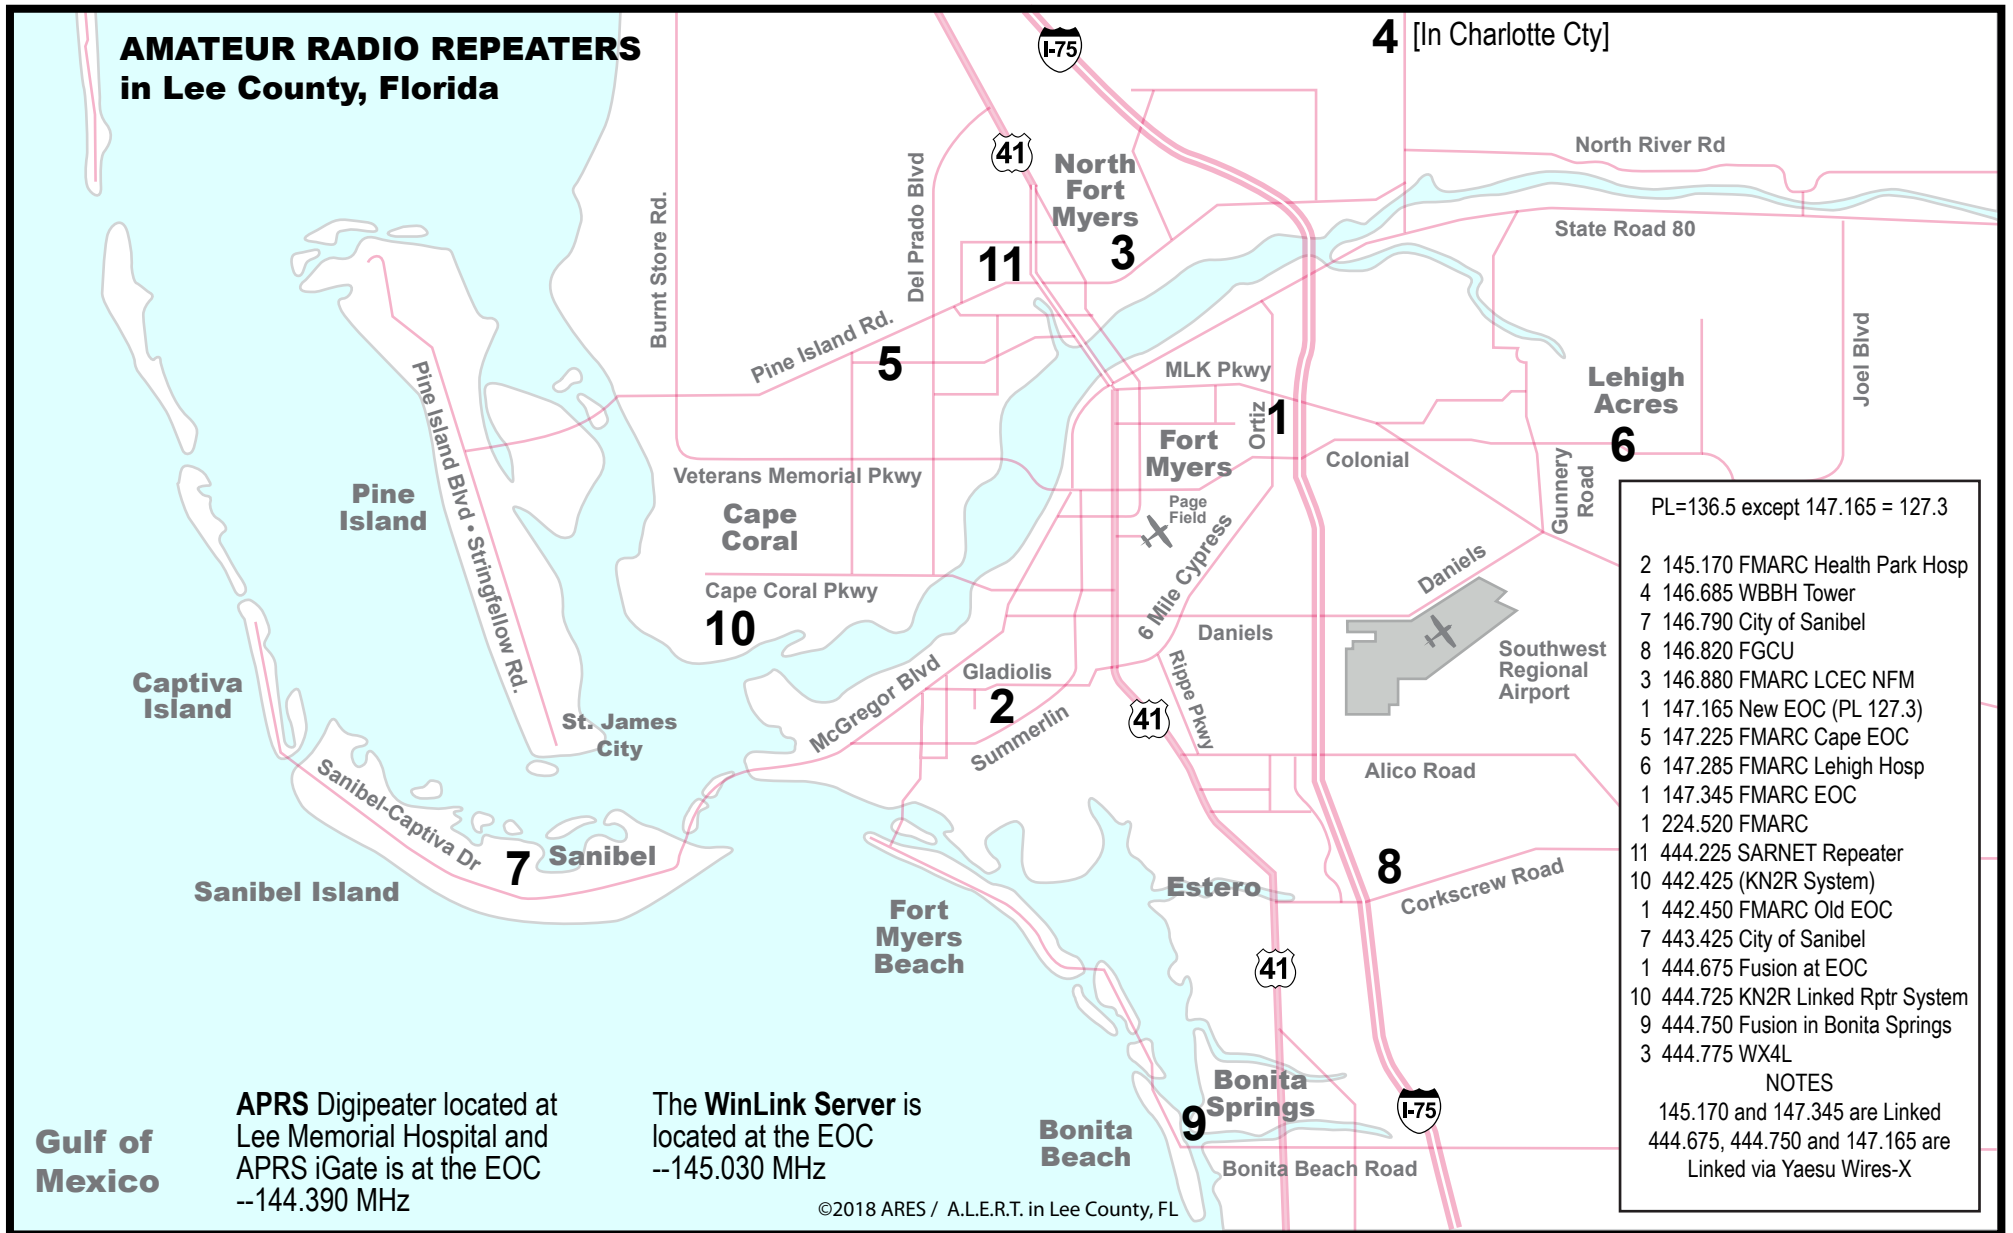

AMATEUR RADIO REPEATERS in Lee County, Florida

NOTES: The Repeater List in the lower right corner is in "Frequency Order." So, if you know the frequency of the repeater, you can find it's location by referencing the number to the left of the frequency. If you're interested in know which repeaters are located at each location, search the left side of the list to find the "Location Number" you're searching for.